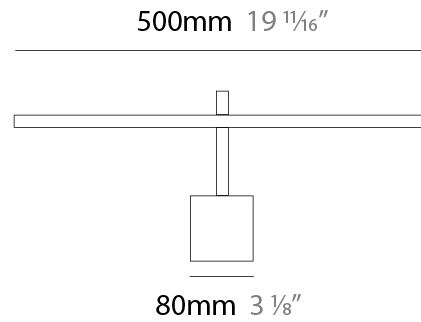

PROJECT	_____
TYPE	_____
SPECIFIER	_____
QUANTITY	_____
DATE	_____

ZETA SURFACE

D43051-

base number   Finish
Options

1. To build a product code in our configurator select the specify button on the base model # product page
2. To build a manual product code on this datasheet choose from the options listed below in blue font and add the suffix to the base model #

GENERAL

Series: Zeta
Partner: Icone
Division: Design
Installation: Surface
Product Type: Picture Light
Mounting Location: Wall
Light Distribution: Adjustable

PHYSICAL

Shape: Rectangle
Length (mm): 500
Length (in): 19 11/16
Extension (mm): 200
Extension (in): 7 7/8
Fixture Finish: [BBZ / CHR / MGD](#)
Fixture Material: Brass

ELECTRICAL

Lamp Type: LED
Input Wattage (W): 4.8
Dimming: Non-Dimmable
Driver Included: Yes
Driver Location: Integrated
Driver Type: Constant Voltage - Universal
Driver Class: Class 2
Input Voltage (V): 120 - 277
Output Voltage (V): 12
Upon Request: (See components) Remote: 0-10Vdc dimming

LED

Color Temperature (°K): 3000
Nominal Lumen (lm): 440
CRI: >90 CRI
Lamp Life (hrs): 50000

OPTICAL

RATINGS AND CERTIFICATIONS

Certified By: Certified for North American Standards
IP rating: IP20