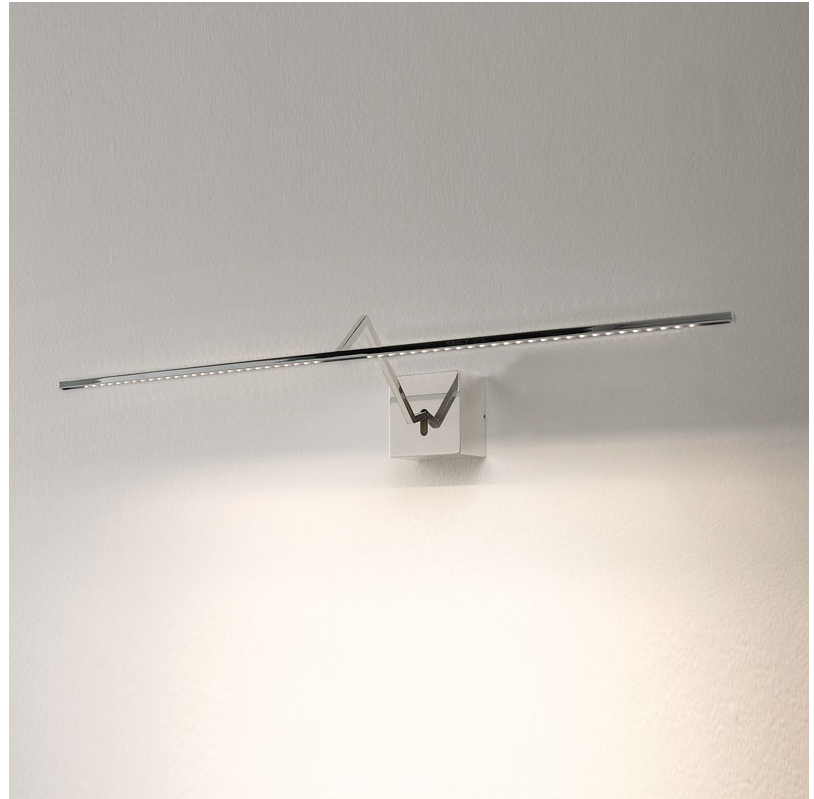

PROJECT
TYPE
SPECIFIER
QUANTITY
DATE

ZETA SURFACE

D43053-

base number   Finish
Options

1. To build a product code in our configurator select the specify button on the base model # product page
2. To build a manual product code on this datasheet choose from the options listed below in blue font and add the suffix to the base model #

GENERAL

Series: Zeta
Partner: Icone
Division: Design
Installation: Surface
Product Type: Picture Light
Mounting Location: Wall
Light Distribution: Adjustable

PHYSICAL

Shape: Rectangle
Length (mm): 900
Length (in): 35 7/16
Extension (mm): 200
Extension (in): 7 7/8
Fixture Finish: BBZ / CHR / MGD
Fixture Material: Brass

ELECTRICAL

Lamp Type: LED
Input Wattage (W): 10.56
Dimming: Non-Dimmable
Driver Included: Yes
Driver Location: Integrated
Driver Type: Constant Voltage - Universal
Driver Class: Class 2
Input Voltage (V): 120 - 277
Output Voltage (V): 12
Upon Request: (See components) Remote: 0-10Vdc dimming

LED

Color Temperature (°K): 3000
Nominal Lumen (lm): 880
CRI: >90 CRI
Lamp Life (hrs): 50000

OPTICAL

RATINGS AND CERTIFICATIONS

Certified By: Certified for North American Standards
IP rating: IP20