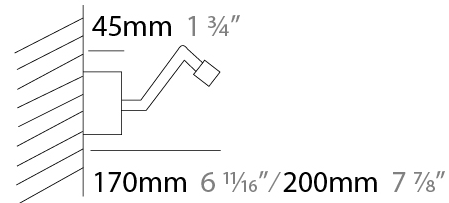

PROJECT	_____
TYPE	_____
SPECIFIER	_____
QUANTITY	_____
DATE	_____

ZETA SURFACE

D43051-

base number   Finish
Options

1. To build a product code in our configurator select the specify button on the base model # product page
2. To build a manual product code on this datasheet choose from the options listed below in blue font and add the suffix to the base model #

GENERAL

Series: Zeta
Partner: Icone
Division: Design
Installation: Surface
Product Type: Picture Light
Mounting Location: Wall
Light Distribution: Adjustable

PHYSICAL

Shape: Rectangle
Length (mm): 500
Length (in): 19 11/16
Extension (mm): 200
Extension (in): 7 7/8
Fixture Finish: [BBZ / CHR / MGD](#)
Fixture Material: Brass

ELECTRICAL

Lamp Type: LED
Input Wattage (W): 4.8
Dimming: Non-Dimmable
Driver Included: Yes
Driver Location: Integrated
Driver Type: Constant Voltage - Universal
Driver Class: Class 2
Input Voltage (V): 120 - 277
Output Voltage (V): 12
Upon Request: (See components) Remote: 0-10Vdc dimming

LED

Color Temperature (°K): 3000
Nominal Lumen (lm): 440
CRI: >90 CRI
Lamp Life (hrs): 50000

OPTICAL

RATINGS AND CERTIFICATIONS

Certified By: Certified for North American Standards
IP rating: IP20