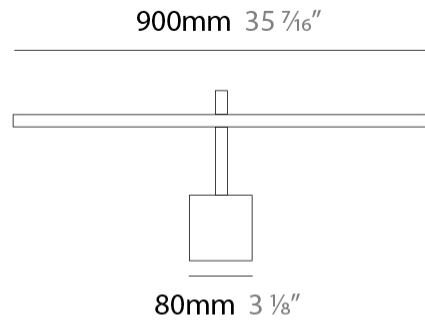

PROJECT
TYPE
SPECIFIER
QUANTITY
DATE

ZETA SURFACE

D43053-

base number   Finish
Options

1. To build a product code in our configurator select the specify button on the base model # product page
2. To build a manual product code on this datasheet choose from the options listed below in blue font and add the suffix to the base model #

GENERAL

Series: Zeta
Partner: Icone
Division: Design
Installation: Surface
Product Type: Picture Light
Mounting Location: Wall
Light Distribution: Adjustable

PHYSICAL

Shape: Rectangle
Length (mm): 900
Length (in): 35 7/16
Extension (mm): 200
Extension (in): 7 7/8
Fixture Finish: BBZ / CHR / MGD
Fixture Material: Brass

ELECTRICAL

Lamp Type: LED
Input Wattage (W): 10.56
Dimming: Non-Dimmable
Driver Included: Yes
Driver Location: Integrated
Driver Type: Constant Voltage - Universal
Driver Class: Class 2
Input Voltage (V): 120 - 277
Output Voltage (V): 12
Upon Request: (See components) Remote: 0-10Vdc dimming

LED

Color Temperature (°K): 3000
Nominal Lumen (lm): 880
CRI: >90 CRI
Lamp Life (hrs): 50000

OPTICAL

RATINGS AND CERTIFICATIONS

Certified By: Certified for North American Standards
IP rating: IP20