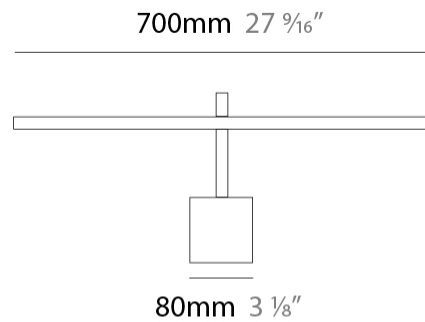

ZETA SURFACE

D43052-

base number   Finish
Options

PROJECT	_____
TYPE	_____
SPECIFIER	_____
QUANTITY	_____
DATE	_____

1. To build a product code in our configurator select the specify button on the base model # product page
2. To build a manual product code on this datasheet choose from the options listed below in blue font and add the suffix to the base model #

GENERAL

Series: Zeta _____
Partner: Icone _____
Division: Design _____
Installation: Surface _____
Product Type: Picture Light _____
Mounting Location: Wall _____
Light Distribution: Adjustable _____

PHYSICAL

Shape: Rectangle _____
Length (mm): 700 _____
Length (in): 27 5/16 _____
Extension (mm): 200 _____
Extension (in): 7 7/8 _____
Fixture Finish: [BBZ / CHR / MGD](#) _____
Fixture Material: Brass _____

ELECTRICAL

Lamp Type: LED _____
Input Wattage (W): 7.92 _____
Dimming: Non-Dimmable _____
Driver Included: Yes _____
Driver Location: Integrated _____
Driver Type: Constant Voltage - Universal _____
Driver Class: Class 2 _____
Input Voltage (V): 120 - 277 _____
Output Voltage (V): 12 _____
Upon Request: (See components) Remote: 0-10Vdc dimming _____

LED

Color Temperature (°K): 3000 _____
Nominal Lumen (lm): 660 _____
CRI: >90 CRI _____
Lamp Life (hrs): 50000 _____

OPTICAL

RATINGS AND CERTIFICATIONS

Certified By: Certified for North American Standards _____
IP rating: IP20 _____