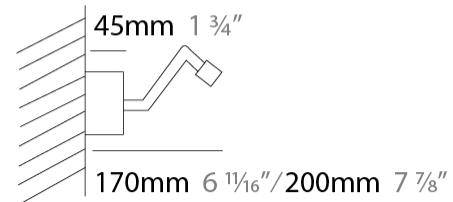

PROJECT
TYPE
SPECIFIER
QUANTITY
DATE

ZETA SURFACE

D43053-

base number   Finish
Options

1. To build a product code in our configurator select the specify button on the base model # product page
2. To build a manual product code on this datasheet choose from the options listed below in blue font and add the suffix to the base model #

GENERAL

Series: Zeta
Partner: Icone
Division: Design
Installation: Surface
Product Type: Picture Light
Mounting Location: Wall
Light Distribution: Adjustable

PHYSICAL

Shape: Rectangle
Length (mm): 900
Length (in): 35 7/16
Extension (mm): 200
Extension (in): 7 7/8
Fixture Finish: BBZ / CHR / MGD
Fixture Material: Brass

ELECTRICAL

Lamp Type: LED
Input Wattage (W): 10.56
Dimming: Non-Dimmable
Driver Included: Yes
Driver Location: Integrated
Driver Type: Constant Voltage - Universal
Driver Class: Class 2
Input Voltage (V): 120 - 277
Output Voltage (V): 12
Upon Request: (See components) Remote: 0-10Vdc dimming

LED

Color Temperature (°K): 3000
Nominal Lumen (lm): 880
CRI: >90 CRI
Lamp Life (hrs): 50000

OPTICAL

RATINGS AND CERTIFICATIONS

Certified By: Certified for North American Standards
IP rating: IP20