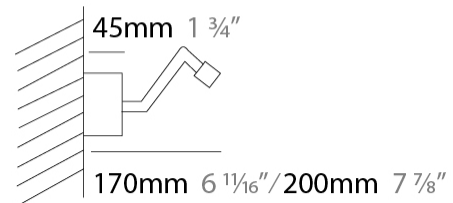

ZETA SURFACE

D43052-

base number   Finish
Options

PROJECT	_____
TYPE	_____
SPECIFIER	_____
QUANTITY	_____
DATE	_____

1. To build a product code in our configurator select the specify button on the base model # product page
2. To build a manual product code on this datasheet choose from the options listed below in blue font and add the suffix to the base model #

GENERAL

Series: Zeta _____
Partner: Icone _____
Division: Design _____
Installation: Surface _____
Product Type: Picture Light _____
Mounting Location: Wall _____
Light Distribution: Adjustable _____

PHYSICAL

Shape: Rectangle _____
Length (mm): 700 _____
Length (in): 27 5/16 _____
Extension (mm): 200 _____
Extension (in): 7 7/8 _____
Fixture Finish: [BBZ / CHR / MGD](#) _____
Fixture Material: Brass _____

ELECTRICAL

Lamp Type: LED _____
Input Wattage (W): 7.92 _____
Dimming: Non-Dimmable _____
Driver Included: Yes _____
Driver Location: Integrated _____
Driver Type: Constant Voltage - Universal _____
Driver Class: Class 2 _____
Input Voltage (V): 120 - 277 _____
Output Voltage (V): 12 _____
Upon Request: (See components) Remote: 0-10Vdc dimming _____

LED

Color Temperature (°K): 3000 _____
Nominal Lumen (lm): 660 _____
CRI: >90 CRI _____
Lamp Life (hrs): 50000 _____

OPTICAL

RATINGS AND CERTIFICATIONS

Certified By: Certified for North American Standards _____
IP rating: IP20 _____